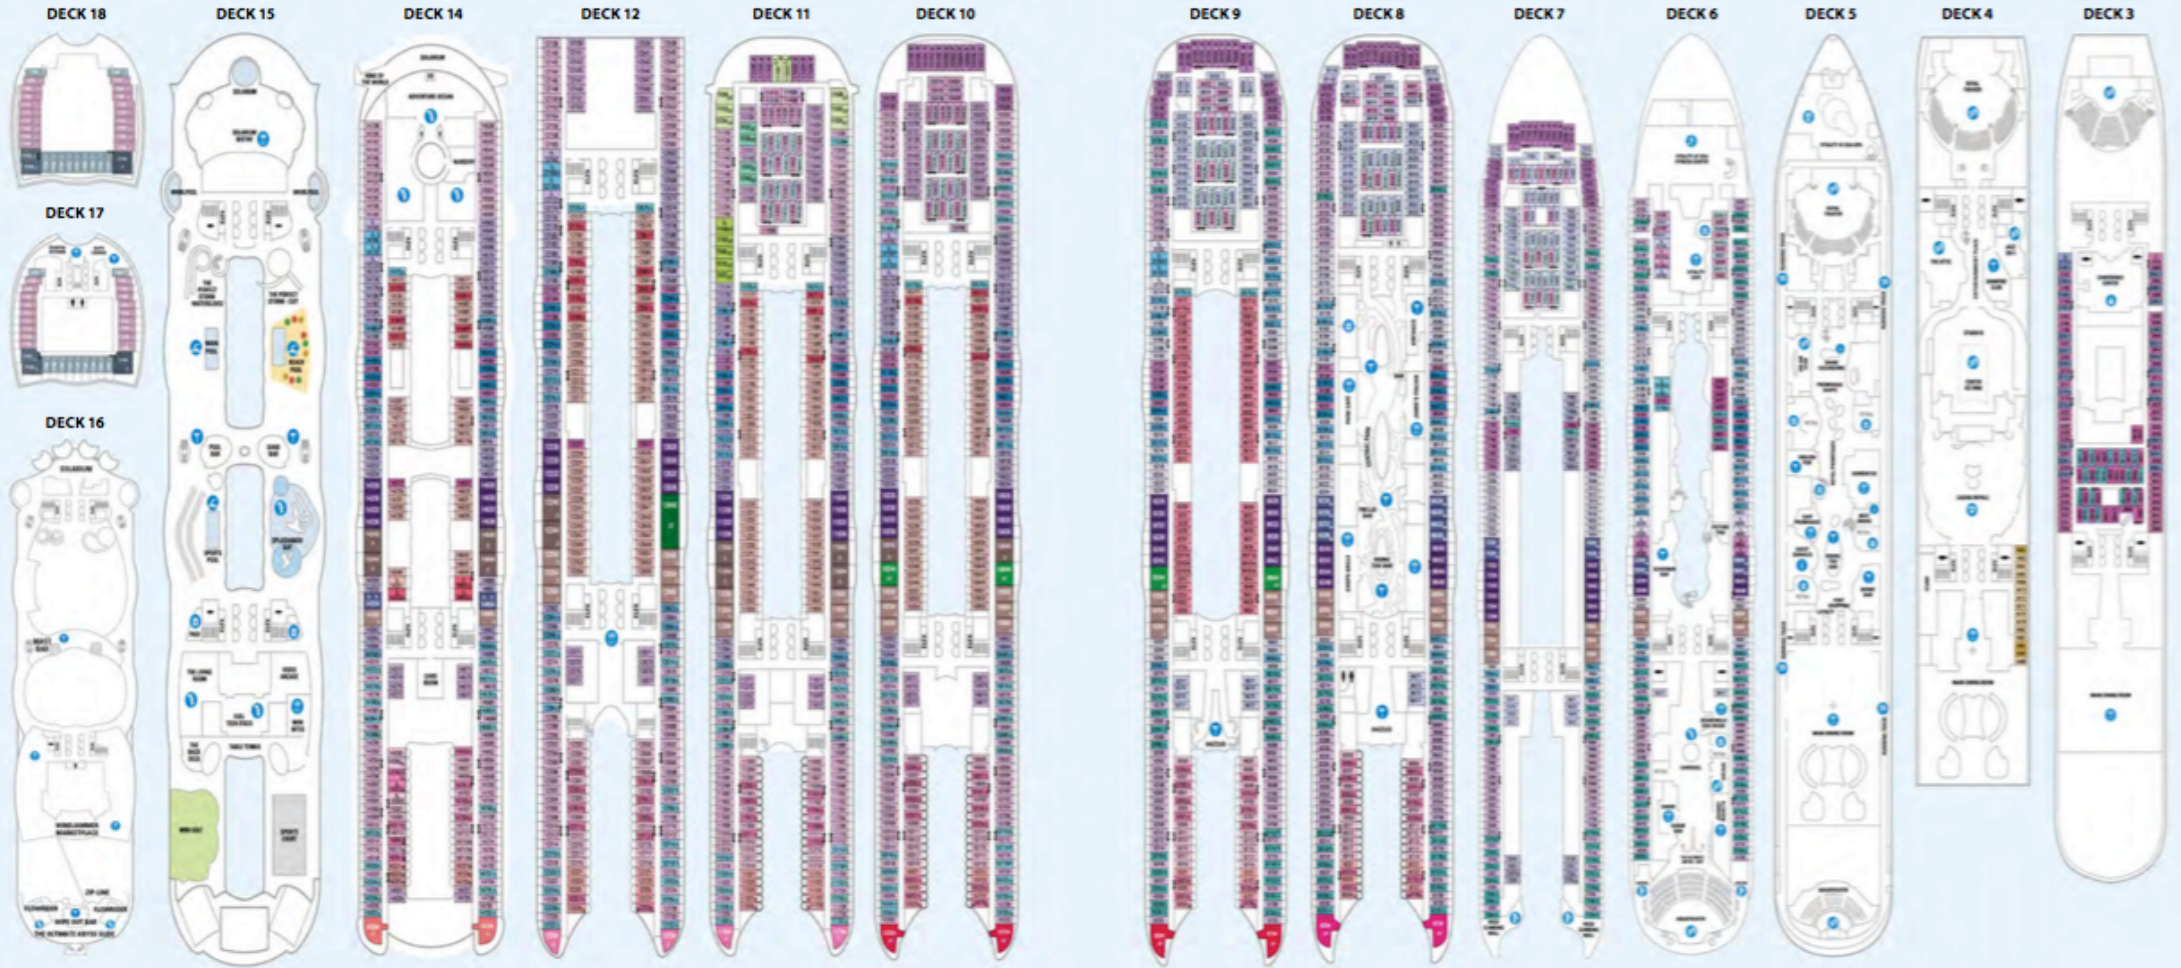

OASIS CLASS

Allure of the Seas® | Harmony of the Seas®
Oasis of the Seas® | Symphony of the Seas™

SHIP INFORMATION

- Length: 362m
- Beam: 47m
- Draft: 9,15m
- Guest Capacity: 5,402
- Total Crew: 2,115
- Gross Tonnage: 220,000 tons
- Speed: 23 knots
- Electric Current: 110/220 AC

To view interactive deck plans, visit www.royalcaribbean-arabia.com/ships/

Deck Plans applicable for sailings from April, 2018, Profile 1820. | *Symphony of the Seas™*

SUITES AND LOFTS

- **RL** Royal Loft Suite
  142 sq. m, balcony 78 sq. m.
- **VS** Villa Suite - 4 Bedroom
  106 sq. m, balcony 44 sq. m.
- **TL** Star Loft Suite
  87 sq. m, balcony 38 sq. m.
- **A1** Spacious AquaTheatre Suite Large Balcony - 2 Bedroom
  76 sq. m, balcony 72 sq. m.
- **A2** AquaTheatre Suite Large Balcony - 2 Bedroom
  65 sq. m, balcony 57 sq. m.
- **A3** Spacious AquaTheatre Suite - 1 Bedroom
  52 sq. m, balcony 55 sq. m.
- **A4** AquaTheatre Suite - 1 Bedroom
  52 sq. m, balcony 59 sq. m.
- **L1** Crown Loft Suite
  51 sq. m, balcony 11 sq. m.
- **L2**
- **OS** Owner's Suite - 1 Bedroom
  52 sq. m, balcony 23 sq. m.
- **GT** Grand Suite - 2 Bedroom
  54 sq. m, balcony 22 sq. m.
- **GS** Grand Suite - 1 Bedroom
  44 sq. m, balcony 10 sq. m.
- **J3** Junior Suite
  27 sq. m, balcony 7 sq. m.
- **J4**

BALCONY STATEROOMS

- **1A** Ultra Spacious Ocean View Large Balcony
  33 sq. m, balcony 23 sq. m.
- **1C 2C** Ocean View Large Balcony
  17 sq. m, balcony 7 sq. m.
- **1D 2D** Ocean View Balcony
  17 sq. m, balcony 5 sq. m.
- **4D 5D**
- **6D 7D**
- **8D**
- **11 21** Broadwalk View Balcony
  17 sq. m, balcony 5 sq. m.
- **41**
- **1J 2J** Central Park View Balcony
  17 sq. m, balcony 5 sq. m.

OCEAN VIEW

- **1K** Ultra Spacious Ocean View
  25 sq. m.
- **1N 2N** Ocean View
  17 sq. m.
- **6N**
- **20** Studio Ocean View
  9 sq. m.

INTERIOR STATEROOMS

- **1R** Spacious Interior
  24 sq. m.
- **15** Central Park View Interior
  18 sq. m.
- **11** Promenade View Interior
  18 sq. m.
- **4U** Interior with Virtual Balcony
  16 sq. m.
- **2W** Studio Interior
  9 sq. m.
- **1V 2V 3V** Interior
  14 sq. m.
- **4V 6V**